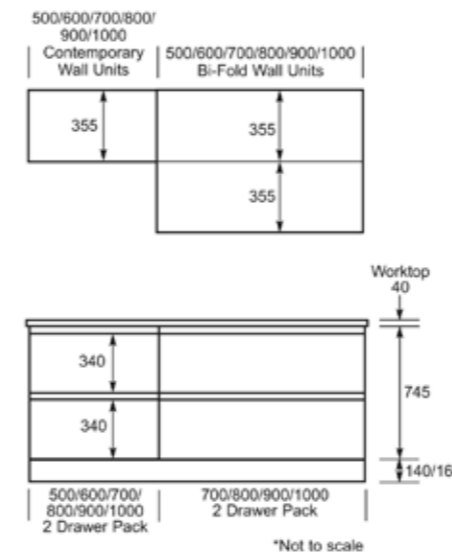

Door & Unit Sizes 2105mm (Max Ht) Height Configuration.

Door & Unit Sizes 2105mm (Max Ht) Housing Height Configuration.

Base Unit Corner Arrangements

Wall Unit Corner Arrangements

Drawer Packs & Wall Units Sizes.