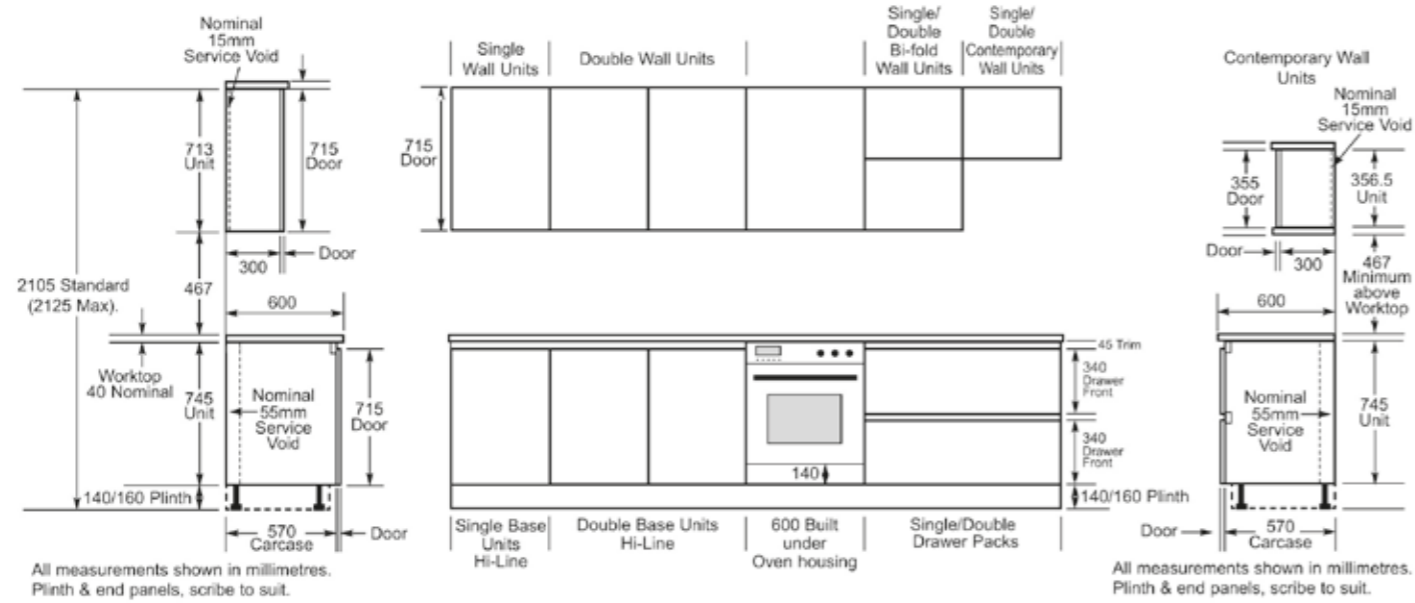

Door & Unit Sizes 2105mm (Max Ht) Height Configuration.

Door & Unit Sizes 2105mm (Max Ht) Housing Height Configuration.

Base Unit Corner Arrangements

Wall Unit Corner Arrangements

Drawer Packs & Wall Units Sizes.