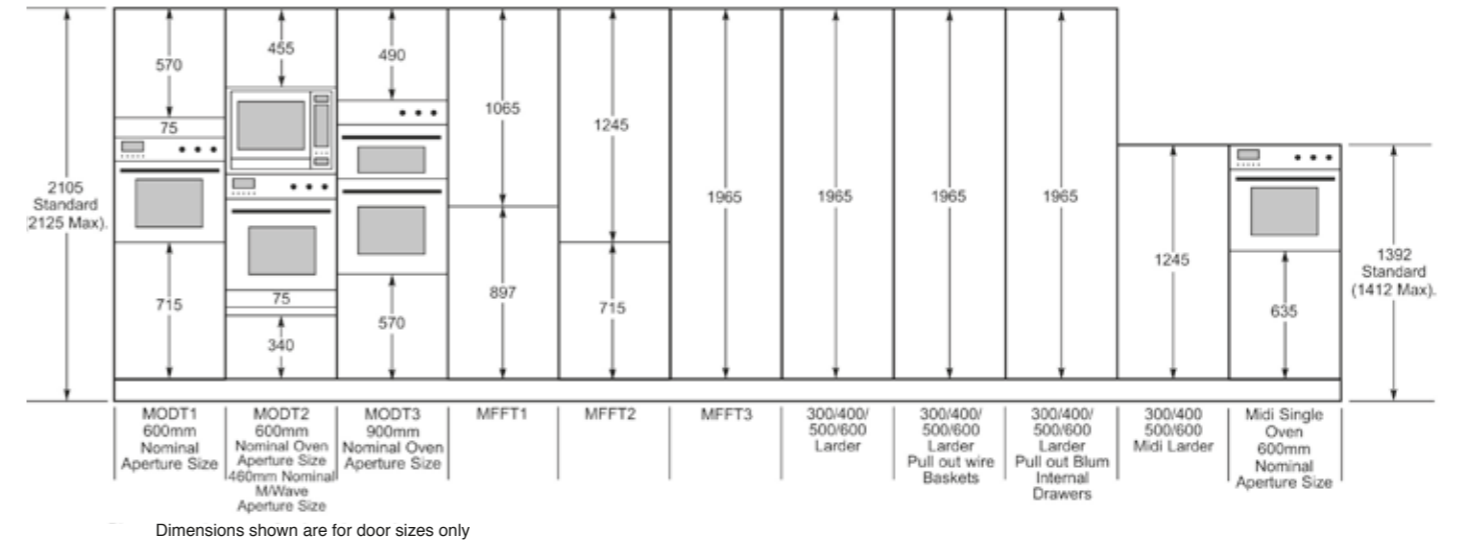

Door & Unit Sizes 2105mm (Max Ht) Height Configuration.

Door & Unit Sizes 2105mm (Max Ht) Housing Height Configuration.

Base Unit Corner Arrangements

Wall Unit Corner Arrangements

Drawer Packs & Wall Units Sizes.