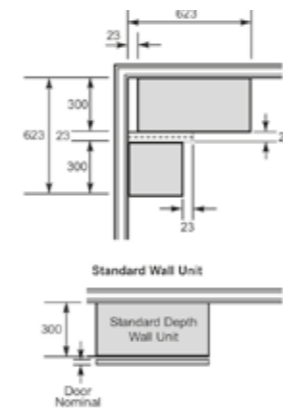

Door & Unit Sizes 2105mm (Max Ht) Height Configuration.

Door & Unit Sizes 2105mm (Max Ht) Housing Height Configuration.

Base Unit Corner Arrangements

Wall Unit Corner Arrangements

Drawer Packs & Wall Units Sizes.