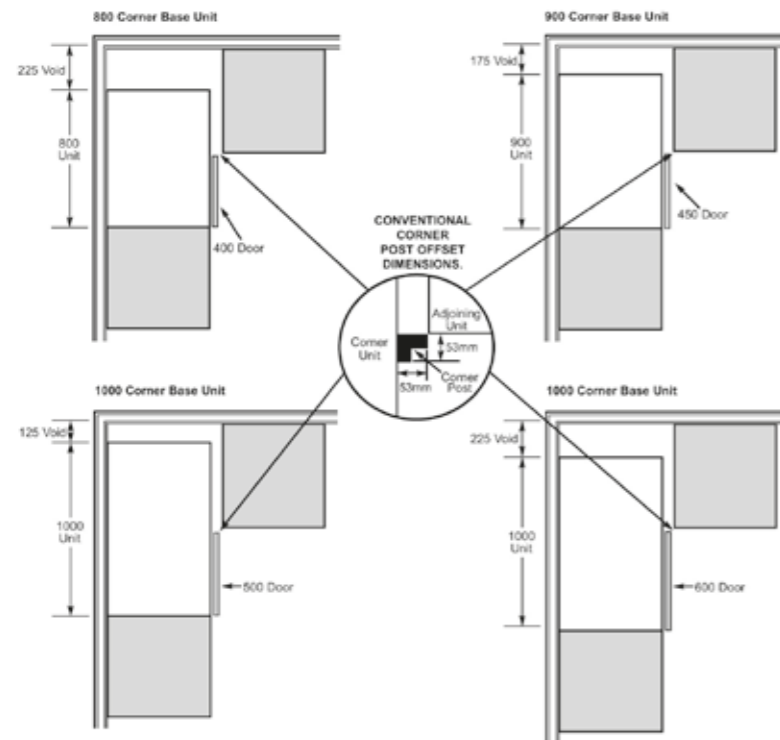

Door & Unit Sizes 2105mm (Max Ht) Height Configuration.

Door & Unit Sizes 2105mm (Max Ht) Housing Height Configuration.

Base Unit Corner Arrangements

Wall Unit Corner Arrangements

Drawer Packs & Wall Units Sizes.